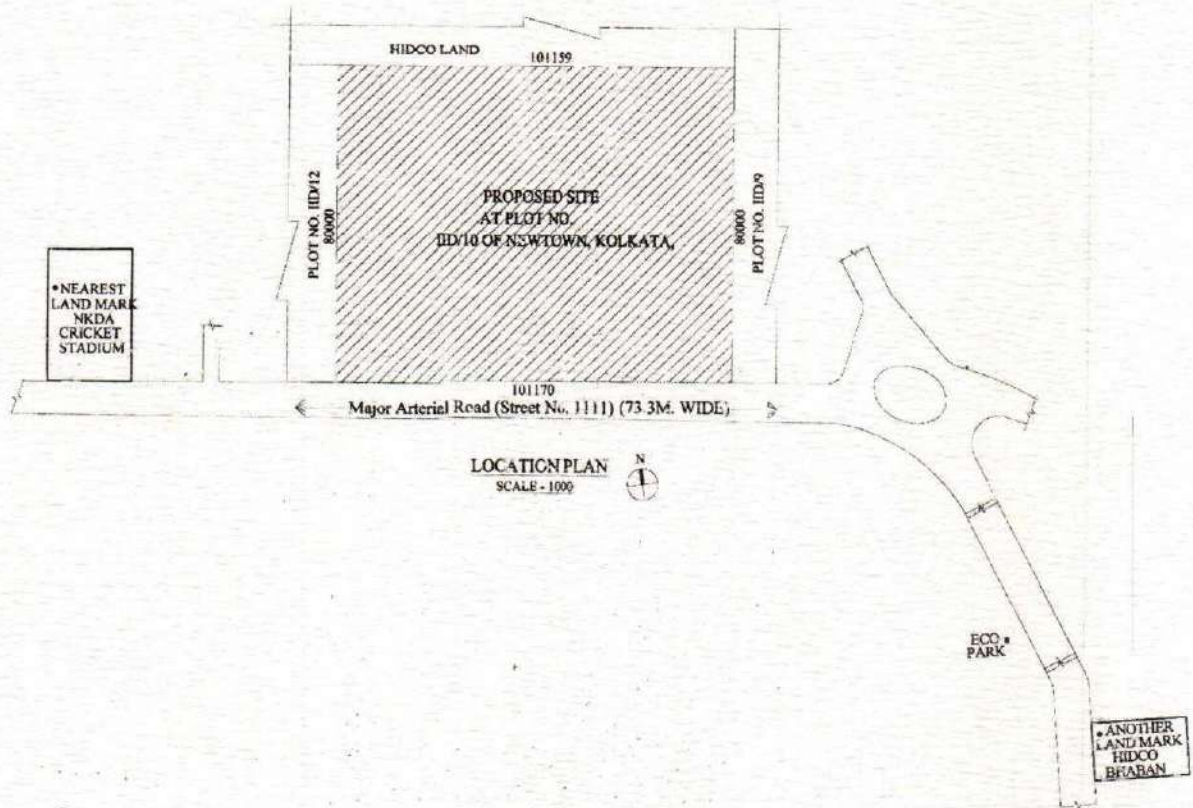

SHREE RSH GROUP

Our Commitment, Your Comfort

Location plan of proposed project "RSH CREST" situated at Premises No. 191-1111 (Plot No. AA-IID/10), Action Area IID, New Town, Kolkata - 700 156 is shown below: